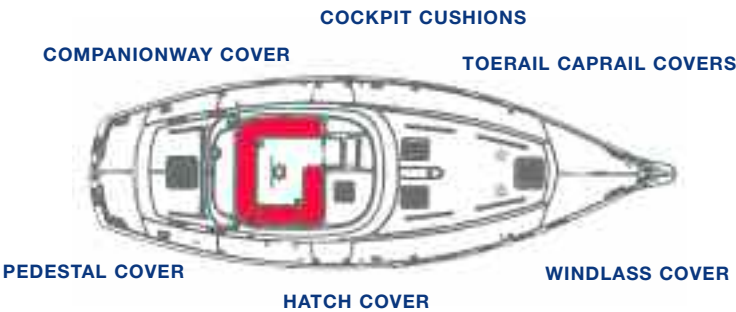

DROP CURTAIN

TRAVEL COVER

COCKPIT COVER

FLY BRIDGE COVER

AFT CURTAINS

SIDE CURTAINS

MOORING COVER

COCKPIT COVER

HALF TOWER

CAMPER ENCLOSURE

CONVERTIBLE TOP

TEE TOP

SPRAY HOOD

BUGGY TOP

MARLIN TOWER

marine 101